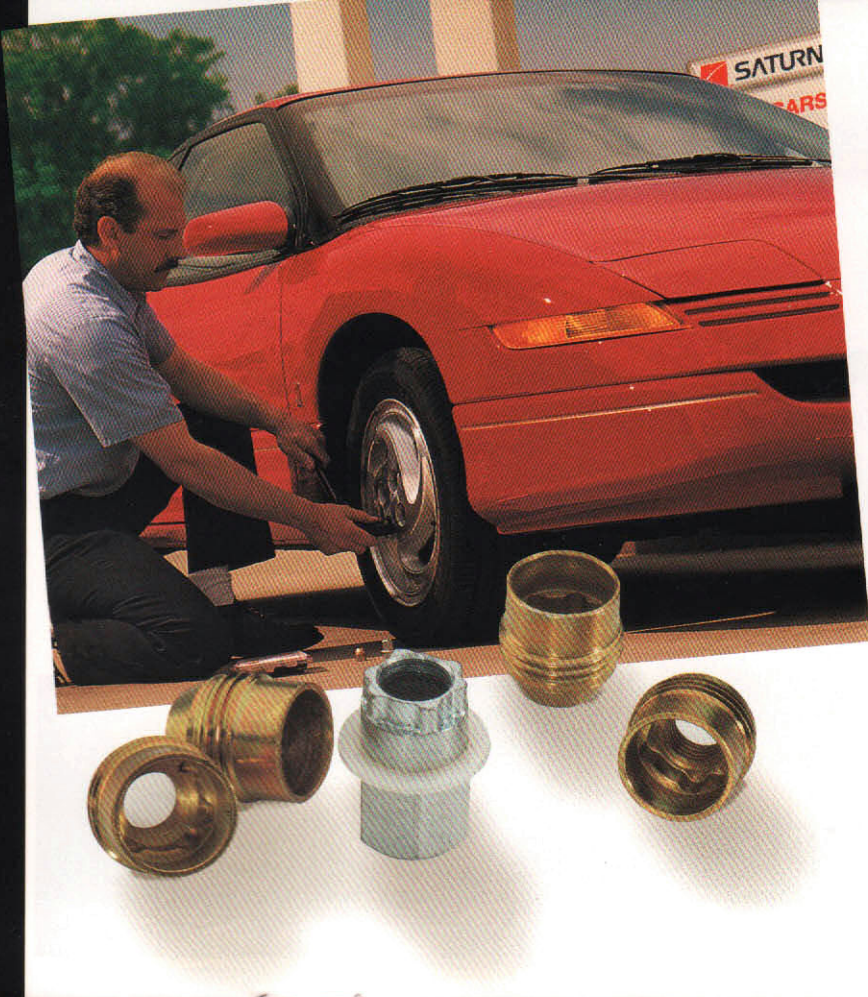

Locked Up

Easily installed wheel locks designed especially for your Saturn will help protect your wheels and tires from theft. Each set is precision weight matched to maintain wheel balance and accepts original-equipment lug nut caps.

Safe, Sound and Simple

With their automatic arming process, Saturn's security systems won't make a sound until you're out of the car — 30 seconds after you've closed the last door. In addition to sounding the alarm, System I is designed to automatically cut off fuel in order to disable the vehicle when the alarm is triggered. For easy handling in a variety of situations, the system features a valet mode and a shock detector, which can be programmed to allow a number of "warn-aways" before the alarm is tripped. System II (uplevel) adds the convenience of remote keyless entry and door-locking, and it turns on the dome lamp when disarmed. Best of all, a single button on the remote transmitter controls every feature for both Systems I and II.