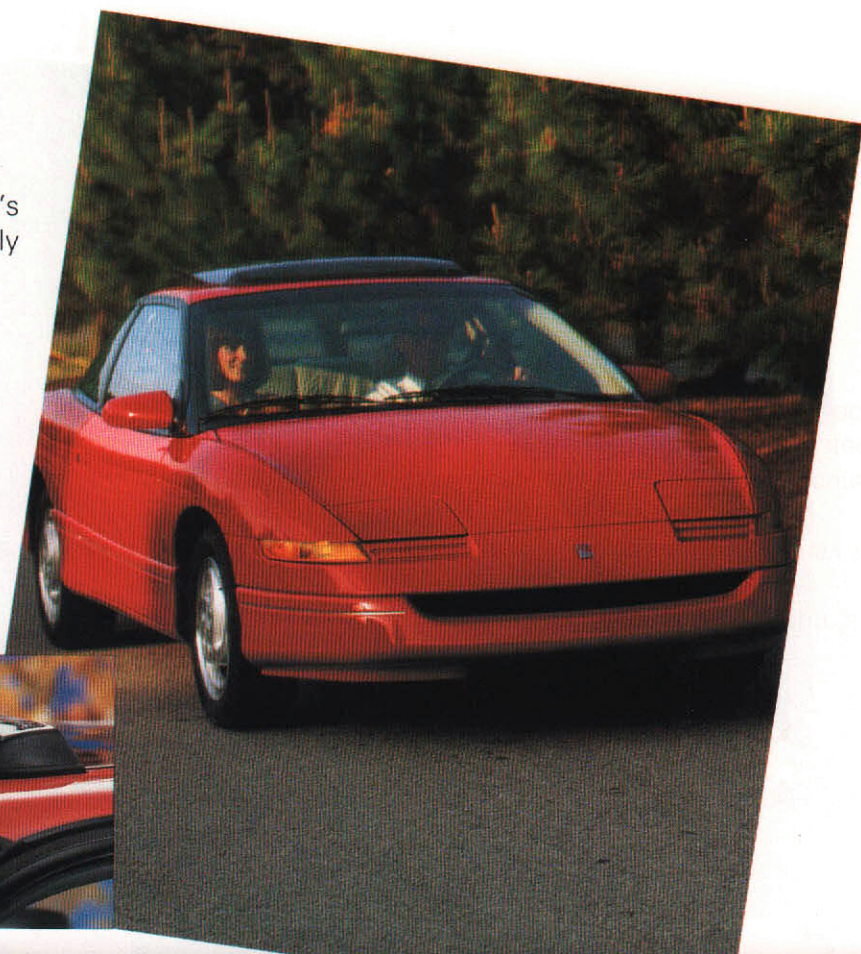

A Breeze

To enhance the open-air feel your sunroof provides, Saturn's wind deflector mounts securely to the roof's surface to help reduce wind noise and buffeting. Installation is a breeze with a spring-loaded mounting bracket and rubber gasket — all without drilling holes. It's easily removed and stands up to mechanical car washes.