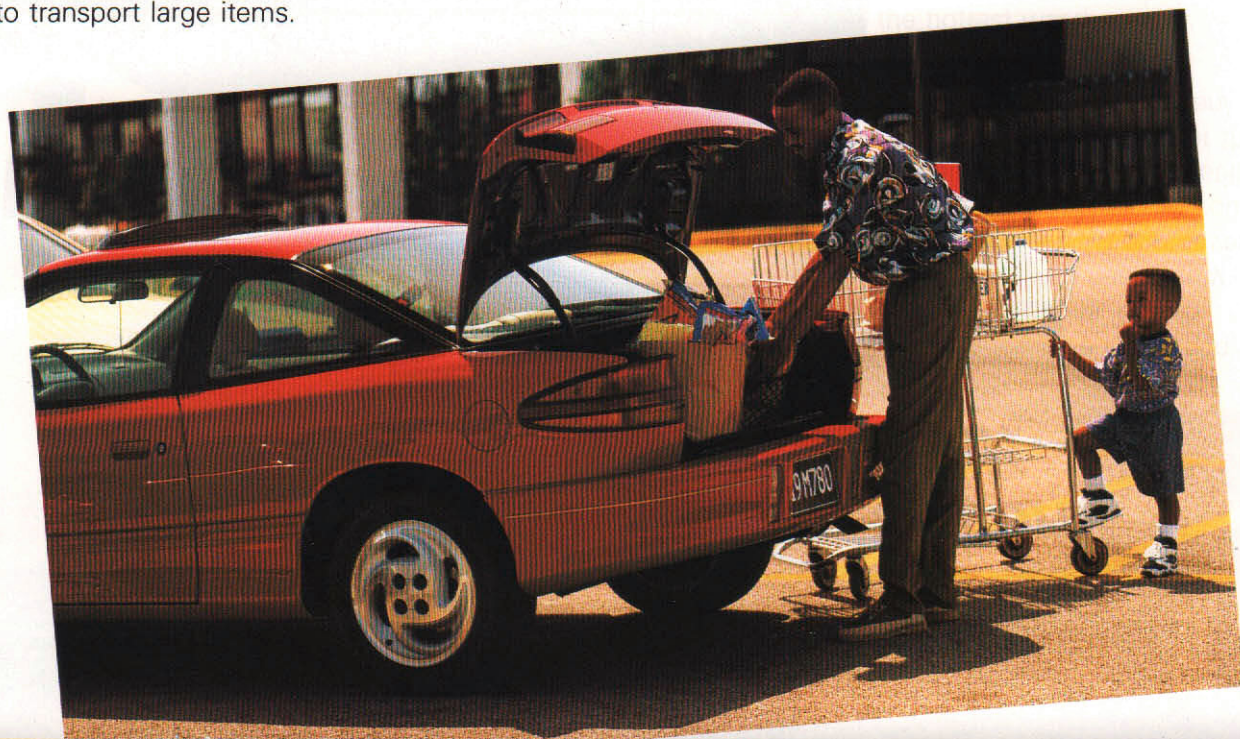

Carry It Off

Taking extra gear with you is easy; just load it up with a Saturn roof rack and accessories. One-hundred-pound cargo-carrying capacity ensures that you can take your gear along — bikes, luggage or even a surfboard. Aerodynamically contoured, this non-corrosive rack features a theft-resistant bolt. Three styles: sedan, coupe and wagon.

A Breeze

To enhance the open-air feel your sunroof provides, Saturn's wind deflector mounts securely to the roof's surface to help reduce wind noise and buffeting. Installation is a breeze with a spring-loaded mounting bracket and rubber gasket — all without drilling holes. It's easily removed and stands up to mechanical car washes.

Keep It Together

Saturn's trunk convenience net helps keep your groceries and cargo in one spot. For rugged wear without scratching or damaging your gear, this highly elastic net is covered with Lycra®. It's also multipositional — you can stow items away behind the wheel wells or remove the net altogether to transport large items.