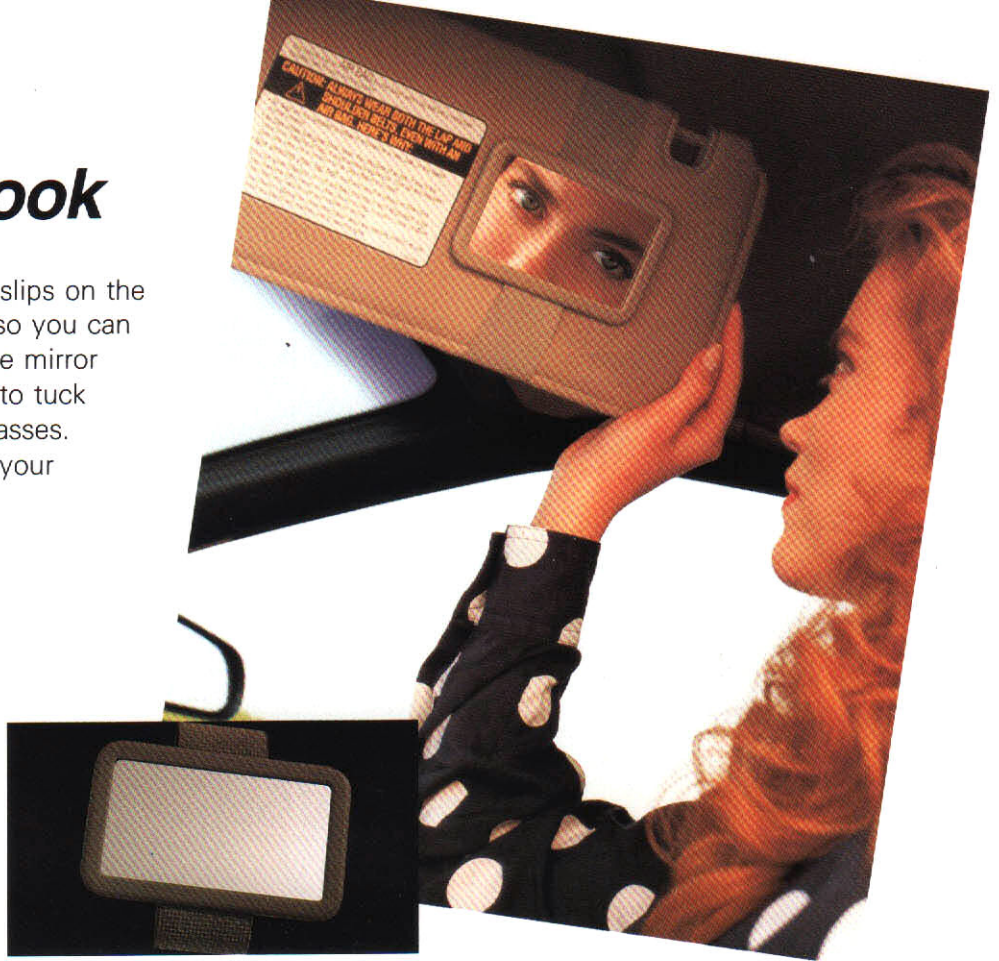

Take A Look

Saturn's vanity mirror slips on the driver's side sunvisor so you can get a "good look." The mirror map strap allows you to tuck away maps and sunglasses. Color-keyed to match your Saturn's headliner.