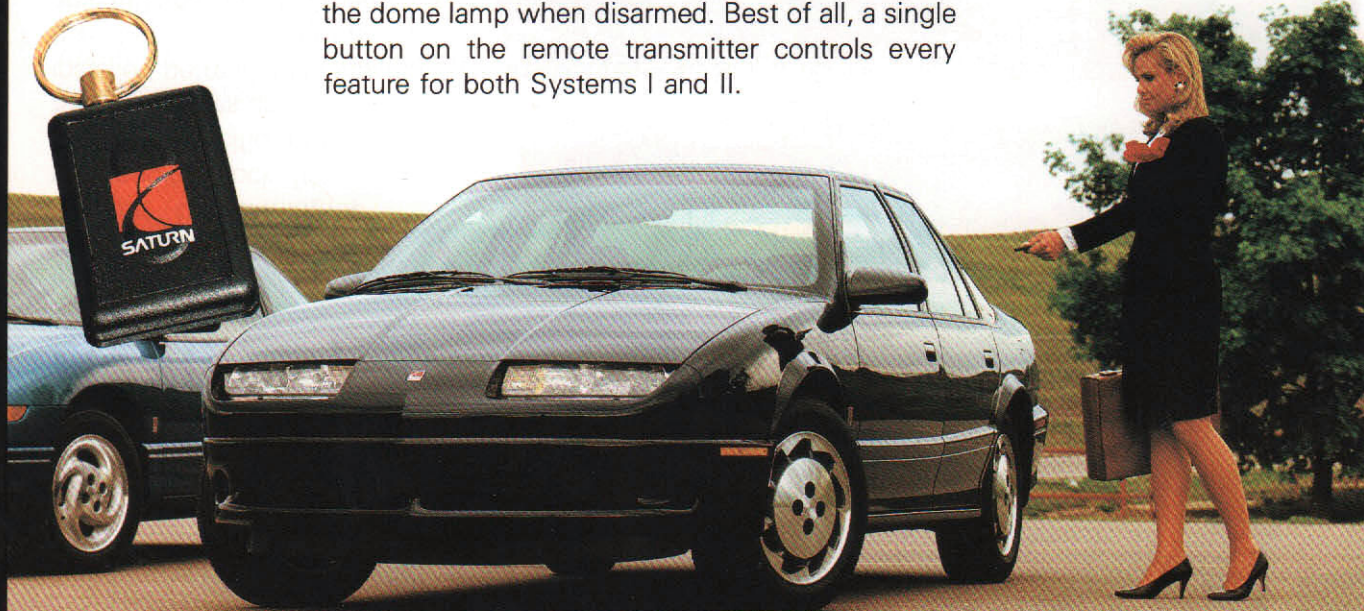

Safe, Sound and Simple

With their automatic arming process, Saturn's security systems won't make a sound until you're out of the car — 30 seconds after you've closed the last door. In addition to sounding the alarm, System I is designed to automatically cut off fuel in order to disable the vehicle when the alarm is triggered. For easy handling in a variety of situations, the system features a valet mode and a shock detector, which can be programmed to allow a number of "warn-aways" before the alarm is tripped. System II (uplevel) adds the convenience of remote keyless entry and door-locking, and it turns on the dome lamp when disarmed. Best of all, a single button on the remote transmitter controls every feature for both Systems I and II.