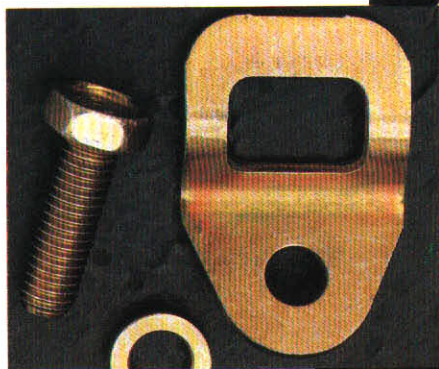

Safeguard

At your request, your Saturn Retailer will supply and install one complimentary child seat tether anchor kit to be used in conjunction with your infant or toddler seat. Additional kits can be purchased from your Retailer.