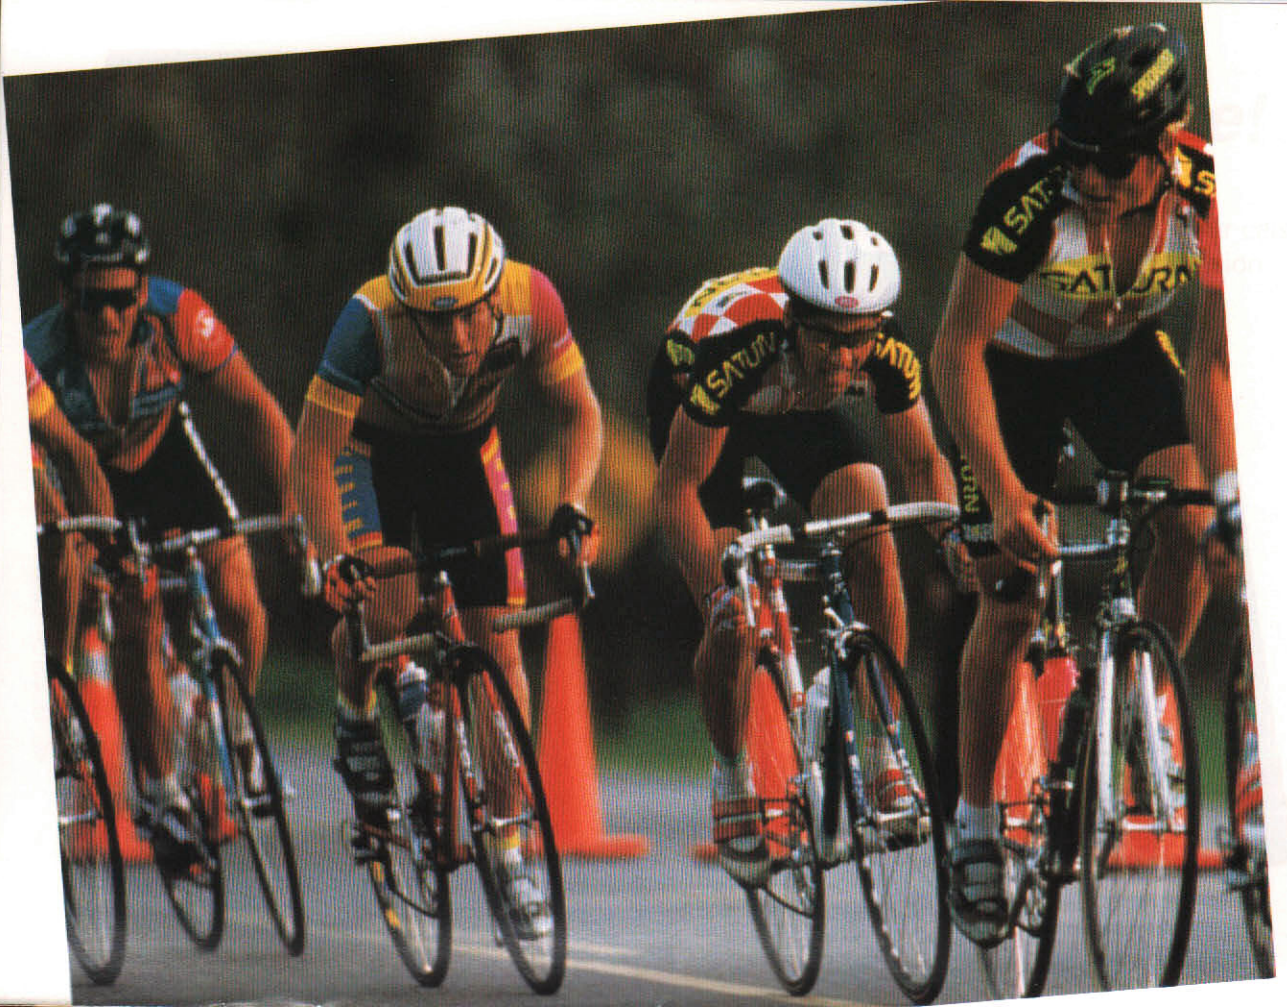

Carry It Off

Taking extra gear with you is easy; just load it up with a Saturn roof rack and accessories. One-hundred-pound cargo-carrying capacity ensures that you can take your gear along — bikes, luggage or even a surfboard. Aerodynamically contoured, this non-corrosive rack features a theft-resistant bolt. Three styles: sedan, coupe and wagon.