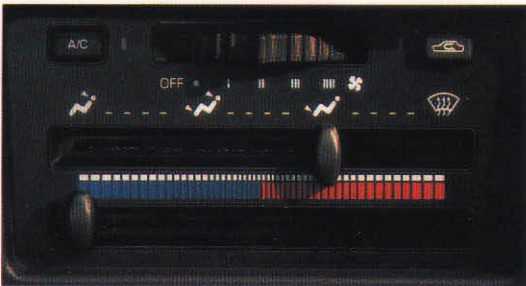

Second Skin

To help improve protection from road debris, Saturn offers a stylish heavy-duty vinyl/flannel front-end cover. It fits like a glove over your Saturn's front end and still allows you to get under the hood. Two styles: sedan/wagon and coupe.